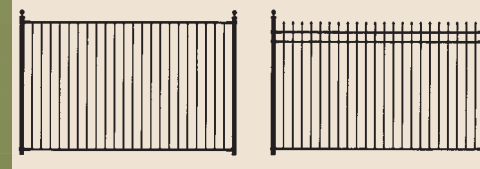

## Iron Eagle Traditional RESIDENTIAL

### 6 STYLES

Same Specifications as 2000 Series Except for Diamond Pickets 12.5mm x 12.5mm (1/2" x 1/2")

ROYAL EAGLE

SILVER EAGLE

ELEGANT EAGLE

AMERICAN EAGLE

MAJESTIC EAGLE

IMPERIAL EAGLE