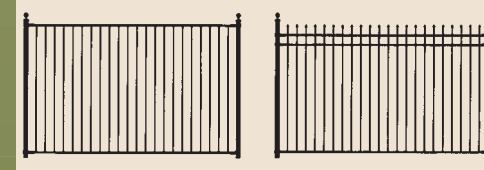

Iron Eagle Traditional RESIDENTIAL

6 STYLES

Same Specifications as 2000 Series Except for Diamond Pickets 12.5mm x 12.5mm (1/2" x 1/2")

ROYAL EAGLE

SILVER EAGLE

ELEGANT EAGLE

AMERICAN EAGLE

MAJESTIC EAGLE

IMPERIAL EAGLE

ARBOURS

MISSISSAUGA, ONTARIO
www.ironeagleind.com

For the closest dealer in your area
Call: 905-670-2558

Post Caps

PP = Pinched Picket Tops

CF = Cast Finales for Picket Tops

PYRAMID BALL SPIRE ACORN ARROW MAPLE LEAF FLEUR DE LIS IE-1 IE-2