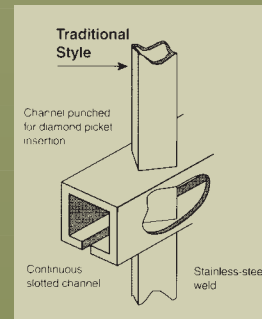

Iron Eagle Traditional RESIDENTIAL

6 STYLES

Same Specifications as 2000 Series Except for Diamond Pickets 12.5mm x 12.5mm (1/2" x 1/2")