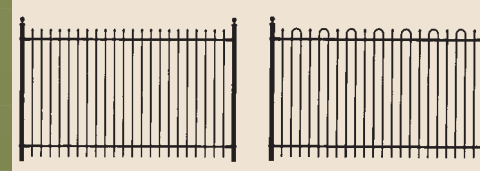

### 6 STYLES

Same Specifications as 2000 Series Except for Diamond Pickets 12.5mm x 12.5mm (1/2" x 1/2")

ROYAL EAGLE

SILVER EAGLE

ELEGANT EAGLE

AMERICAN EAGLE

MAJESTIC EAGLE

IMPERIAL EAGLE