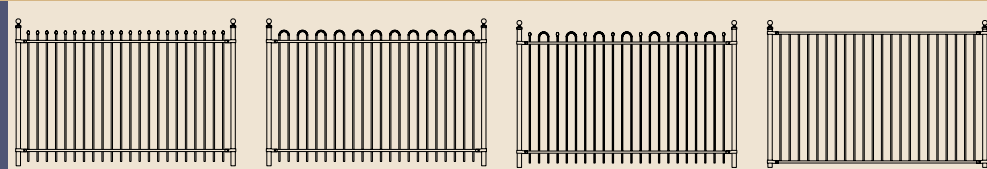

LASTING BEAUTY

Traditional Ideas & Innovative Products

Picture
One In Your
Garden.

Non-welded Inserts

Ring

Diamond

Scroll

Curved Rail Gate

Arched Picket Gate

Stepped Panels

FENCING: Iron Eagle 2000 Series RESIDENTIAL / LIGHT COMMERCIAL

EAGLE 2000

EAGLE 2020

EAGLE 2030 PP

EAGLE 2040

EAGLE 2110