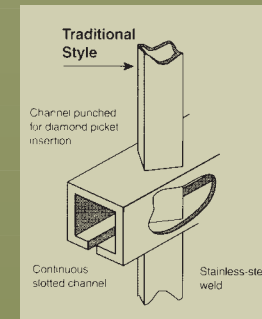

29 STYLES

Specifications:

- Posts: 51mm x 51mm (2" x 2")
- Post Flanges: 76mm x 152mm (3" x 6")
- Rails: 25mm x 25mm (1" x 1")
- Square Pickets: 16mm x 16mm (5/8" x 5/8")
- Fittings: Stamp forged factory finish

Iron Eagle Traditional RESIDENTIAL

6 STYLES

Same Specifications as 2000 Series Except for Diamond Pickets 12.5mm x 12.5mm (1/2" x 1/2")

ROYAL EAGLE

SILVER EAGLE

ELEGANT EAGLE

AMERICAN EAGLE

MAJESTIC EAGLE