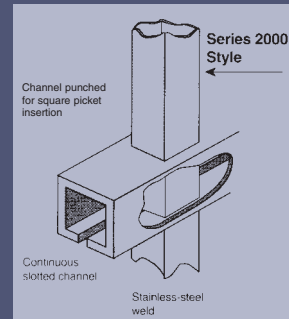

EAGLE 2170 CF

EAGLE 2180 PP

EAGLE 2190 CF

EAGLE 2010 CF

EAGLE 2700 PP

EAGLE 2710 CF

EAGLE 2800 PP

EAGLE 2810 CF

29 STYLES

Specifications:

- Posts: 51mm x 51mm (2" x 2")
- Post Flanges: 76mm x 152mm (3" x 6")
- Rails: 25mm x 25mm (1" x 1")
- Square Pickets: 16mm x 16mm (5/8" x 5/8")
- Fittings: Stamp forged factory finish