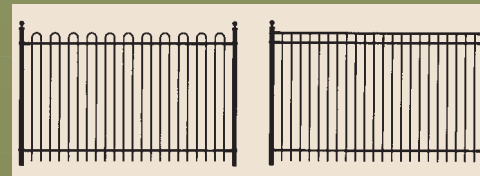

Iron Eagle Traditional RESIDENTIAL

6 STYLES

Same Specifications as 2000 Series Except for Diamond Pickets 12.5mm x 12.5mm (1/2" x 1/2")