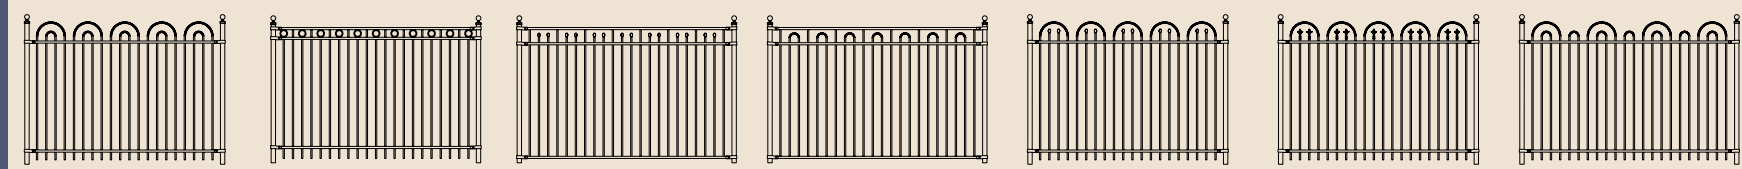

LASTING BEAUTY

Traditional Ideas & Innovative Products

Picture
One In Your
Garden.

Non-welded Inserts

Ring

Diamond

Scroll

Curved Rail Gate

Arched Picket Gate

Stepped Panels

FENCING: Iron Eagle 2000 Series RESIDENTIAL / LIGHT COMMERCIAL

EAGLE 2000

EAGLE 2020

EAGLE 2030 PP

EAGLE 2040

EAGLE 2110

EAGLE 2115

EAGLE 2120

EAGLE 2130

EAGLE 2200

EAGLE 2125

EAGLE 2140 PP

EAGLE 2150

EAGLE 2300 PP