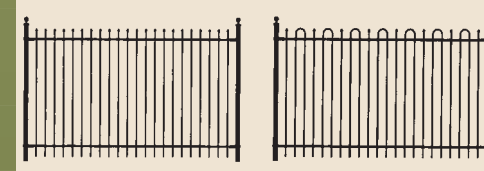

Iron Eagle Traditional RESIDENTIAL

6 STYLES

Same Specifications as 2000 Series Except for Diamond Pickets 12.5mm x 12.5mm (1/2" x 1/2")

ROYAL EAGLE

SILVER EAGLE

ELEGANT EAGLE

AMERICAN EAGLE

MAJESTIC EAGLE

IMPERIAL EAGLE

ARBOURS

MISSISSAUGA, ONTARIO
www.ironeagleind.com

For the closest dealer in your area
Call: 905-670-2558

Post Caps

PP = Pinched Picket Tops

CF = Cast Finales for Picket Tops

PYRAMID BALL SPIRE ACORN ARROW MAPLE LEAF FLEUR DE LIS IE-1 IE-2