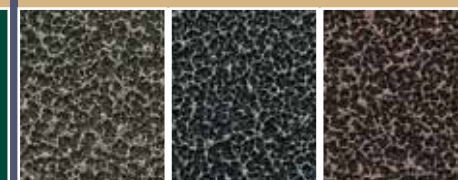

Custom Fence Colours

GOLD VEIN
SILVER VEIN
COPPER VEIN