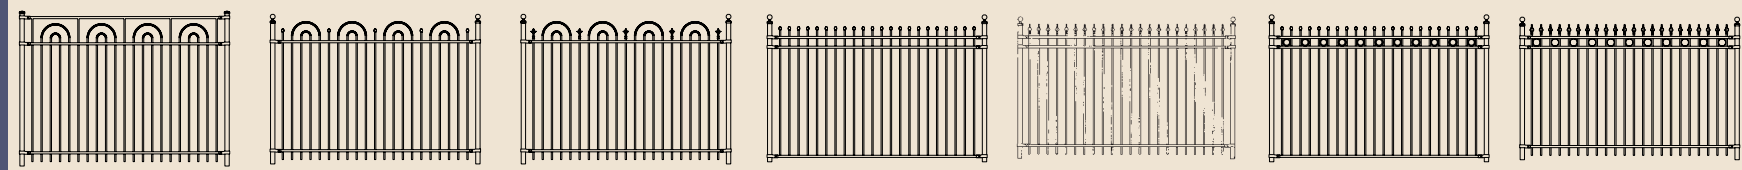

EAGLE 2500

EAGLE 2600 PP

EAGLE 2610 CF

EAGLE 2100 PP

EAGLE 2105 CF

EAGLE 2160 PP

EAGLE 2170 CF