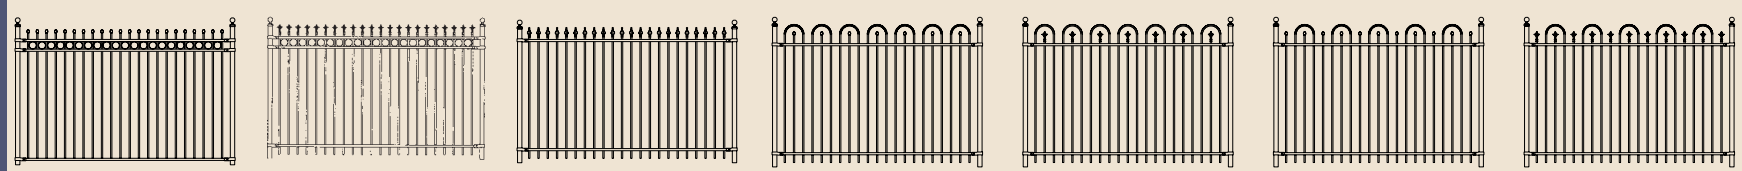

EAGLE 2180 PP

EAGLE 2190 CF

EAGLE 2010 CF

EAGLE 2700 PP

EAGLE 2710 CF

EAGLE 2800 PP

EAGLE 2810 CF

29 STYLES

Specifications:

- Posts: 51mm x 51mm (2" x 2")
- Post Flanges: 76mm x 152mm (3" x 6")
- Rails: 25mm x 25mm (1" x 1")
- Square Pickets: 16mm x 16mm (5/8" x 5/8")
- Fittings: Stamp forged factory finish

Iron Eagle Traditional RESIDENTIAL

6 STYLES

Same Specifications as 2000 Series Except for Diamond Pickets 12.5mm x 12.5mm (1/2" x 1/2")