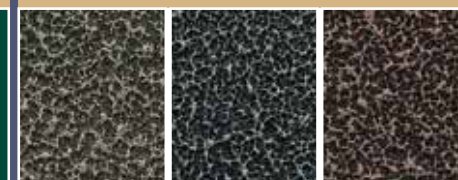

IMPERIAL EAGLE

ARBOURS

MISSISSAUGA, ONTARIO
www.ironeagleind.com

For the closest dealer in your area
Call: 905-670-2558

Post Caps

PP = Pinched Picket Tops

CF = Cast Finales for Picket Tops

PYRAMID BALL SPIRE ACORN ARROW MAPLE LEAF FLEUR DE LIS IE-1 IE-2

Standard Fence Colours • Colours not exactly as shown

GREEN HIGH GLOSS BLACK WHITE SEMIGLOSS BLACK BROWN FOREST GREEN

Custom Fence Colours

GOLD VEIN SILVER VEIN COPPER VEIN