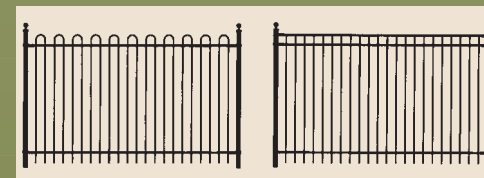

29 STYLES

Specifications:

- Posts: 51mm x 51mm (2" x 2")
- Post Flanges: 76mm x 152mm (3" x 6")
- Rails: 25mm x 25mm (1" x 1")
- Square Pickets: 16mm x 16mm (5/8" x 5/8")
- Fittings: Stamp forged factory finish

Iron Eagle Traditional RESIDENTIAL

6 STYLES

Same Specifications as 2000 Series Except for Diamond Pickets 12.5mm x 12.5mm (1/2" x 1/2")

ROYAL EAGLE

SILVER EAGLE

ELEGANT EAGLE

AMERICAN EAGLE

MAJESTIC EAGLE