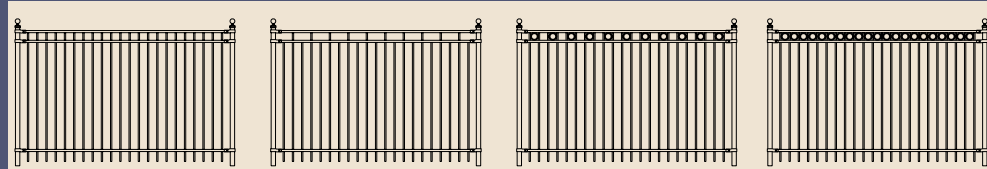

LASTING BEAUTY

Traditional Ideas & Innovative Products

Picture
One In Your
Garden.

Non-welded Inserts

Ring

Diamond

Scroll

Curved Rail Gate

Arched Picket Gate

Stepped Panels

FENCING: Iron Eagle 2000 Series RESIDENTIAL / LIGHT COMMERCIAL

EAGLE 2000

EAGLE 2020

EAGLE 2030 PP

EAGLE 2040

EAGLE 2110

EAGLE 2115

EAGLE 2120

EAGLE 2130

EAGLE 2200

EAGLE 2125

EAGLE 2140 PP

EAGLE 2150

EAGLE 2300 PP